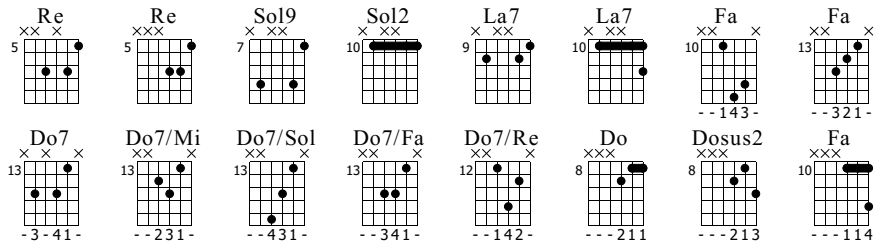

Sonata n. 6 in fa maggiore - Presto

Op.10 n. 2

L.v. Beethoven

Sonate per pianoforte

Standard tuning

♩ = 165

Presto

S-Gt

3 3 5 3 1 2 4 5 | 7 6 4 3 1 3 2 | 3 2 5 3 4 3 5 3

107

TAB

2-3 1 3-2 3-5-7 | 3 3 3 3 5 3 | 6 11 11 10 8 8 8 | 9 9 9 11 6 6 6 8

111

A.H. A.H. A.H. A.H. | A.H. A.H. A.H. A.H.

TAB

10-10-10-10-10-10-8-8 | 9 9 9 11 6 6 6 8 | 10-10-10-10-10-10-8-8

114

TAB

9 9 9 8 | 11 11 11 9 8 8 8 6 | 7 7 7 6 6 6 5 | 11 9 7 7 7 6 6 5

117

TAB

5 5 5 8 | 6 9 8 11 9 8 5 8 | 2 2 2 5 | 3 6 5 8 6 5 2 5

150

The image shows a musical score for guitar. The top staff is a treble clef staff with a key signature of one flat (B-flat). It contains a sequence of notes: a quarter note G4, an eighth note G4, an eighth note F4, a quarter note E4, a quarter note D4, and a quarter note C4. The bottom staff is a guitar TAB staff with six lines. The fret numbers for each string are: Treble (T) 3-2-0-1, Middle (A) 1-0-3-3, and Bass (B) 3-3-1-1.