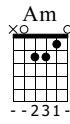

# Fuck Off !

Black & White

ěřá áñøè

Standard tuning

♩ = 98

E-Gt

Musical notation for measures 1-5. The staff shows a treble clef, a 4/4 time signature, and a key signature of one flat. The melody consists of quarter notes: G4, A4, Bb4, A4, G4. A first ending bracket is placed over measures 1-3. Below the staff is a guitar tablature with six lines, showing the fret numbers for each measure.

Musical notation for measures 6-9. Measure 6 continues the melody. Measures 7-9 feature a bass line starting with a forte (*f*) dynamic. The bass line consists of eighth notes: G2, A2, Bb2, A2, G2, F2, E2, D2. Below the staff is a guitar tablature with fret numbers: 0 0 3 0 5 0 6 5.