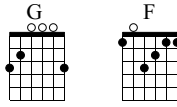

Solitude

Black Sabbath
Master of Reality

Words & Music by Black Sabbath

Standard tuning

♩ = 80

E-Gt

f

or something like this

The image shows a musical score for guitar. At the top, the text "or something like this" is written. Below it is a musical staff in treble clef with a key signature of one flat (Bb) and a 4/4 time signature. The staff contains a sequence of notes: a whole note chord (Bb2, D3, F3, Ab3), followed by a half note chord (Bb2, D3, F3, Ab3), then a quarter note chord (Bb2, D3, F3, Ab3), and finally a quarter note chord (Bb2, D3, F3, Ab3) with a fermata. A finger number "11" is written above the first note. Below the staff is a guitar tablature with six lines. The notes are indicated by numbers: the first measure has a 3 on the 3rd string, 0 on the 4th, 0 on the 5th, 2 on the 6th, and 3 on the 3rd string. The second measure has a 3 on the 3rd string, 0 on the 4th, 0 on the 5th, 2 on the 6th, and 3 on the 3rd string. The third measure has a 3 on the 3rd string, 0 on the 4th, 0 on the 5th, 2 on the 6th, and 3 on the 3rd string. The fourth measure has a 3 on the 3rd string, 0 on the 4th, 0 on the 5th, 2 on the 6th, and 3 on the 3rd string. The letters "T", "A", and "B" are written vertically on the left side of the tablature.