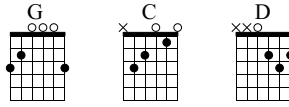

Fuck A Dog

Blink 182

Take Off Your Pants And Jacket (Special Edition)

Words & Music by Blink 182

Standard tuning

♩ = 165

Blink 182 - Fuck A Dog

G

S-Gt

First system of music (measures 1-3). The top staff is a treble clef with a 4/4 time signature. The first measure has a '1' above it. The music consists of eighth notes and quarter notes with triplet markings. The bottom staff is a guitar tablature with three lines (T, A, B) and fret numbers (0, 3, 5, 7). A dynamic marking 'f' is present.

Second system of music (measures 4-6). The top staff continues the melody with triplet markings. The bottom staff continues the guitar tablature with fret numbers (3, 5, 7, 0, 5, 7, 0, 0, 0, 0).

Third system of music (measures 7-9). The top staff continues the melody with triplet markings. The bottom staff continues the guitar tablature with fret numbers (3, 5, 7, 0, 0, 0, 0, 3, 5, 7, 0, 0, 0, 0).

Fourth system of music (measures 10-12). The top staff continues the melody with triplet markings. The bottom staff continues the guitar tablature with fret numbers (3, 5, 7, 0, 0, 0, 0, 3, 5, 7, 0, 0, 0, 0).