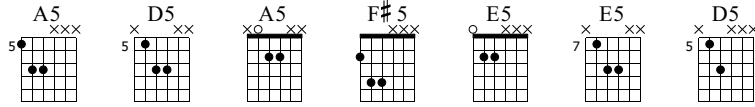

Mutt

Blink 182

Enema of the State

Standard tuning

♩ = 212

Drums Bass & Drums
(Bass & Drums)

E-Gt

T
A
B