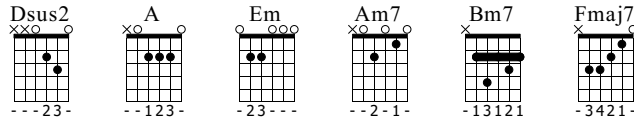

## Block Out

Godina sirotinjske zabave

Standard tuning

♩ = 160

tab by PLAGY

E-Gt

Dsus2

A

First system of musical notation (measures 1-3). It includes a treble clef, a 4/4 time signature, and a dynamic marking 'f'. The guitar part is shown in standard tuning. The chord changes are Dsus2 (measures 1-2) and A (measure 3). The notation includes a melodic line and a corresponding guitar tab below it.

Em

Second system of musical notation (measures 4-7). The chord changes to Em (measures 4-7). The notation includes a melodic line and a corresponding guitar tab below it.

Strofa

Third system of musical notation (measures 8-11), labeled 'Strofa'. The notation includes a melodic line and a corresponding guitar tab below it.