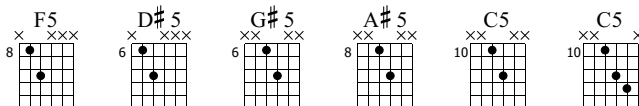

Song 2

Blur
Blur

Standard tuning

♩ = 130

E-Gt

T
A
B

F5 D#5

f

T
A
B

	10	10	X	8	8	8	X
	8	8	X	6	6	6	X

G#5 A#5 C5 C5

T
A
B

8	8	10	12	13	13	13
6	6	8	10	12	12	12
				10	10	10

F5 D#5

T
A
B

10	10	X	8	8	8	X
8	8	X	6	6	6	X