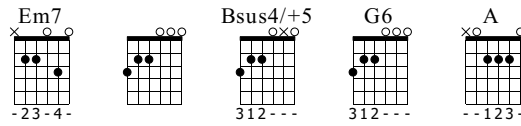

old fooish tim

Boring

Words & Music by Boring

Standard tuning

♩ = 130

Em7 Em7 Em7 Em7 Em7 Em7 Em7 Em7 Em7 Em7 Em7 Em7 Em7 Em7 Em7 Em7 Em7

N-Gt

TAB

Bsus4/+5 G6 G6 Bsus4/+5 G6 G6 A A A A A A A A A A

TAB

A A A A A A A A Em7 Em7 Em7 Em7 Em7 Em7 Em7 Em7

TAB

Em7 Em7 Em7 Em7 Em7 Em7 Em7 Em7 Bsus4/+5 G6 G6 Bsus4/+5 G6 G6

TAB

A A A A A A A A A A A A A A A A

TAB