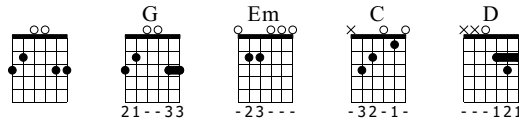

## Boring

Words & Music by Boring

Standard tuning

♩ = 120

S-Gt

First system of music notation. The treble clef staff shows a melodic line in 4/4 time. The guitar tab staff shows the corresponding fret numbers: 12, 13, 14, 12, 13, 14, 12, 13, 15, 18, 18, 15, 10, 9, 15, 15. A dynamic marking of *f* is present above the first measure of the tab.

Second system of music notation. The treble clef staff shows a melodic line. The guitar tab staff shows the corresponding fret numbers: 15, 16, 17, 15, 16, 17, 19, 14, 19, 16, 19, 15, 19, 14, 20, 19.

Third system of music notation. The treble clef staff shows a melodic line. The guitar tab staff shows the corresponding fret numbers: 0, 2, 3, 4, 2, 3, 1, 2, 3, 0, 2, 3, 0, 2, 1.

Fourth system of music notation. The treble clef staff shows a melodic line. The guitar tab staff shows the corresponding fret numbers: 2, 3, 0, 1, 3, 0, 3, 3, 0, 2, 3, 0, 2, 3, 2.

Fifth system of music notation. The treble clef staff shows a melodic line. The guitar tab staff shows the corresponding fret numbers: 2, 4, 5, 6, 4, 5, 3, 4, 5, 2, 4, 1, 2, 4, 3.