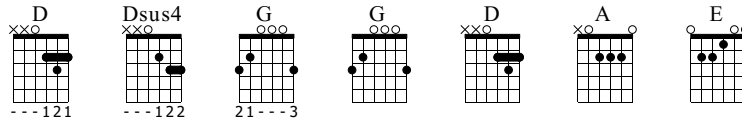

# HITCH A RIDE

BOSTON  
BOSTON

Words & Music by TOM SCHOLZ

Standard tuning

♩ = 116

N-Gt

Capo. fret 1

D D DDsus4D G