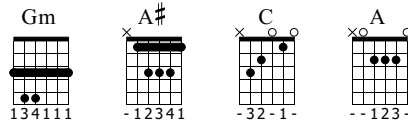

# Tabbernackle

160/0.75

Luke Bowman  
Luke's Greatest Hits

Words & Music by Luke Bowman

Standard tuning

♩ = 115

## Introduction

S-Gt

Gm A# C A Gm

TAB