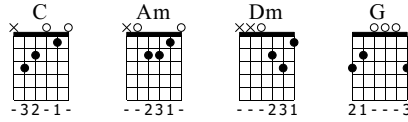

Cara O Sello

Los Bufones

Cara O Sello

Words & Music by Pablo Sanchez & Sebastian Tapia

Standard tuning

♩ = 120

S-Gt

C C C C C C C C AmAm Am Am Am Am Am Am Am Am

f

TAB

	0	0	0	0	0	0	0	0	0	0	0	0	0	0	0	0	0	0	0
T	1	1	1	1	1	1	1	1	1	1	1	1	1	1	1	1	1	1	1
A	0	0	0	0	0	0	0	0	0	2	2	2	2	2	2	2	2	2	2
B	3	3	3	3	3	3	3	3	3	0	0	0	0	0	0	0	0	0	0

Dm Dm Dm Dm Dm DmDm DmDm G G G G G G G G C C C C C C C C