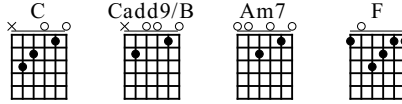

Wherever You Will Go (intro)

The Calling
Camino Palmero

Standard tuning

♩ = 120

N-Gt

C Cadd9/B Am7

f
Capo. fret 2
let ring --- | let ring ----- | let ring ----- | let ring let ring --- |

TAB

1	0	0	1	0	2
3	2	3			
2	0	2	0	0	
0	2	0	0	1	0
0	2	0			2

fingering: 1st, bar | 2nd, 4th | 3rd, 3rd & 1st

F

let ring let ringlet ring

TAB

1	1	1			
3	2	2			
0	3	3			