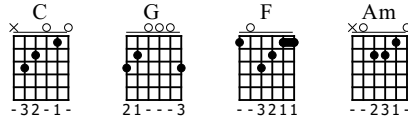

Heaven Is Onw Step Away

Eric Clapton

Crossroads Box Volume 1

Words & Music by Words And Music By Eric Clapton

Standard tuning

♩ = 125

E-Gt

C G F

f

TAB

0	0	0	0	3	3	3	3	1	1	1	1
1	1	1	1	0	0	0	0	1	1	1	1
0	0	0	0	0	0	0	0	2	2	2	2
2	2	2	2	0	0	0	0	3	3	3	3
3	3	3	3	2	2	2	2	0	0	0	0
				3	3	3	3	1	1	1	1

Verse

G C G

TAB

3	3	3	3	0	0	0	0	3	3	3	3
0	0	0	0	1	1	1	1	0	0	0	0
0	0	0	0	2	2	2	2	0	0	0	0
0	0	0	0	2	2	2	2	0	0	0	0
3	3	3	3	3	3	3	3	3	3	3	3

F G C G

TAB

1	1	1	1	3	3	3	3	0	0	0	0	3	3	3	3
1	1	1	1	0	0	0	0	0	0	0	0	0	0	0	0
2	2	2	2	0	0	0	0	1	1	1	1	0	0	0	0
3	3	3	3	0	0	0	0	2	2	2	2	0	0	0	0
0	0	0	0	2	2	2	2	3	3	3	3	2	2	2	2
1	1	1	1	3	3	3	3	3	3	3	3	3	3	3	3