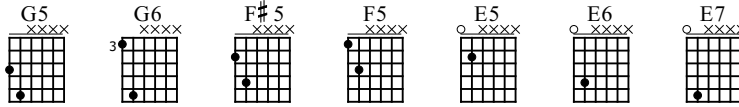

# Riding With The King

B.B. King and Eric Clapton

Riding With The King

Standard tuning

♩ = 102

**Intro**

E-Gt

Let Ring

mf f mf f mf f mf f mf f

let ring-----|

TAB

T											
A											
B	0	2	0	4	0	4	5	0	4	0	4

Hold

mf f

let ring-----|

TAB

T											
A											
B	2	0	4	0	4	5	0	4	0	5	0

mf

let ring-----|

TAB

T	4	4		4	4		2	4	4		4	4
A	4	4		4	4		2	4	4		4	4
B	4	4		2	3		4	4	4		4	4

**Verse**

mf

let ring-----|