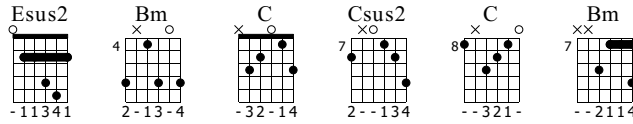

# Snow In November

Tom Standard  
Requiem

Words & Music by Tom Standard

Standard tuning

♩ = 110

**Flute Intro** **Bass And Harmonic**

S-Gt

**Acoustic**  
Esus2