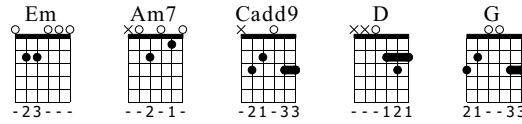

Animal Instinct

The Cranberries

Bury The Hatchet

Words & Music by Dolores O'Riordan

Standard tuning

♩ = 135

Intro

Em Am7 Cadd9 D Em Am7

S-Gt

f

4

Cadd9 D Em Am7 Cadd9 D

7

Verse (0:14)

Em Am7

The guitar score is written in 4/4 time with a tempo of 135 bpm. It features a mix of chords: Em (0 2 2 0 0 0), Am7 (x 0 2 0 0 0), Cadd9 (x 0 2 0 0 0), and D (x x 0 2 0 0). The Intro (measures 1-6) starts with a forte dynamic and includes a first fret barre. The second system (measures 7-12) continues the chord progression. The Verse (measures 13-18) begins with a repeat sign and ends with a double bar line. The TAB is provided for each measure, showing fret numbers and string numbers.