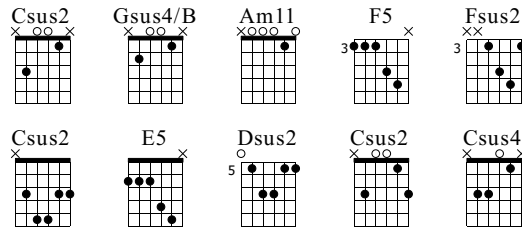

With Arms Wide Open

Creed
Human Clay

Dropped D
⑥=D

♩ = 70

Intro
Csus2

E-Gt

Gsus4/B

mf
let ring

0-1-0 1-0 1-3 1-0 0-1-0 | 0-1-0 1-0 3 1-0 0-1-0

3 0 3 3 3 3 | 2 0 2 2 2 2

Am11

Am11

let ring

0-1-0 1-0 0-1-0 0 0 0 | 0-1-0 1-0 0-1-0 0 0 0

0 0 0 0 0 0 | 0 0 0 0 0 0

1st Verse

let ring

TAB: 0-1 0 1 0 3 1 0 0-1-0 | 0-1 0 1 0 3 0 1 0 0-1-0

B: 3 3 3 3 3 | 2 2 2 2 2

43

let ring

TAB: 0-1 0 1 0 0-1-0 0 0 0 | 0-1 0 1 0 0-1-0 0 0 0

B: 0 0 0 0 0 0 0 0

Guitar Solo

B: | | | |

3rd Chorus

53

let ring

T
A
B

58

let ring

T
A
B