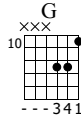

Cuban Dance

Folk Song

Standard tuning

♩ = 90

♩ = 65 ♩ = 65 *accel.*

N-Gt

fff ff ff ff ff
let ring

T
A
B

accel.

f fff
let ring

T
A
B

accel.

♩ = 90

let ring

T
A
B

let ring

T
A
B

15

let ring

TAB

2 0 0 0 2 3 6 7 0 3 0 4 0 3 1 2 1 1

0 0 0 0 0 0 0 0 2 1 2 1 2

0 0 0 0 0 0 0 0 0 0 0

18