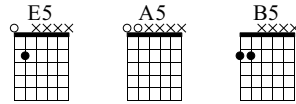

ÐÂ³œÕ÷Â·ÉÏµÄÒ¡¹ö

Words & Music by 'D½j

Standard tuning

♩ = 125

E-Gt

E5 A5

f

4

B5 A5

7

E5 E5

10

A5