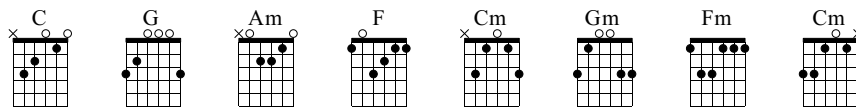

So Long

DLS

Maybe Again

Words & Music by DLS

Standard tuning

$\text{♩} = 120$

S-Gt

Chords: C, G, Am

Staff: Treble clef, 4/4 time signature. Chords: C, G, Am. Includes a triplet of eighth notes in the Am chord. Dynamics: *f*.

TAB: 10-8, 9-10, 10-8, 9, 9-7-9, 10, 0-1-3-5-7-8-10-12

Chords: F, C, G, Am, F

Staff: Treble clef, 4/4 time signature. Chords: F, C, G, Am, F. Includes triplets of eighth notes.

TAB: 13-13, 12-10, 8-10, 9-8, 10-8, 15-12, 15-12, 10-10, 8-10, 10-12, 13-13

Chords: C, G, Am, F

Staff: Treble clef, 4/4 time signature. Chords: C, G, Am, F. Includes triplets of eighth notes.

TAB: 8-10, 8-10-12-8, 7-8, 5-7, 8-10, 10-8-17, 13-13, 8-10, 1-3-5-6-8-10-12

Chords: Cm, Gm, Am, Fm

Staff: Treble clef, 4/4 time signature. Chords: Cm, Gm, Am, Fm. Includes triplets of eighth notes.

TAB: 11-13, 15-13, 11-12, 6-8, 10-8, 5-6, 6-7, 8-10, 8-10, 8-12, 12-13, 12-14, 4-6, 4-6, 5