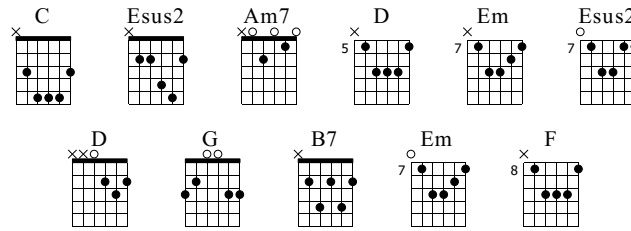

C30-1

Darksideofthewall

Words & Music by Darksideofthewall

Standard tuning

♩ = 130

Chords: C, Esus2, Am7, D

N-Gt

f

Tablature for the first system:

T	5	5	5	5	5	5	4	1	0	7	7	7	7	7
A	3	5	3	5	5	2	2	2	0	2	5	7	5	7
B														

Chords: Em, Esus2, C, Esus2, Am7, D

Tablature for the second system:

T	8	9	7	9	9	5	5	5	5	5	4	1	0	2	3	2	3	2
A	7	9	7	9	7	3	5	3	5	2	2	2	0	2	0	2	0	2
B																		

Chords: G, B7, C, Esus2, D

Tablature for the third system:

T	3	4	2	4	2	4	5	5	5	4	2	2	7	7	7	7	7
A	0						5	5	3	2	2	2	5	7	5	7	7
B	2	2	4	2	4	3	5	3	2	2	2	2	5	7	5	7	7

Chords: Em, F, C, Esus2, Am7, D

Tablature for the fourth system: