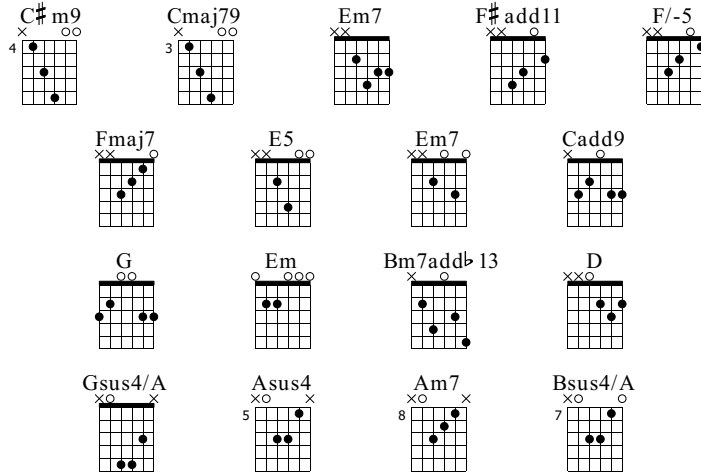

Sad Creation

Darksideofthewall

Words & Music by Darksideofthewall

Standard tuning

♩ = 120

N-Gt

C#m9

f