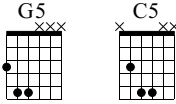

# Smoke On The Water - Solo

Deep Purple

Standard tuning

$\text{♩} = 120$

E-Gt

*f*

G5 C5

full full full

TAB

7 6 8 8 6 8 11 7 6 8 6 6 10

G5

full full

TAB

8 10 8 10 8 10 8 10 10 8 10 10 8 8 11 8 11 8 11 8 11

C5 G5

full