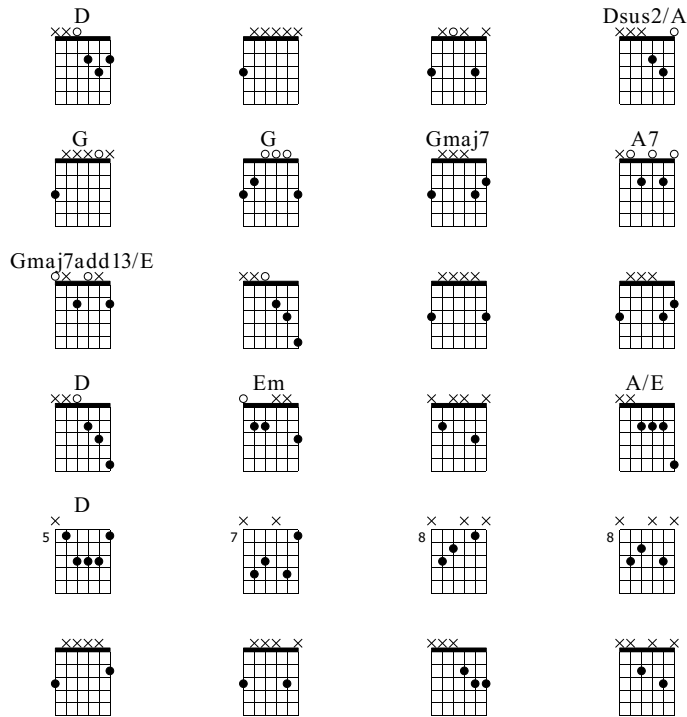

# Leaving On A Jet Plane

John Denver

Words & Music by John Denver

Standard tuning

♩ = 120

N-Gt

1

*f*

T  
A  
B

D Dsus2/A G D Dsus2/A G Gmaj7

T  
A  
B

1. A7 Gmaj7add13/E A7 2. A7

8

TAB

D

11