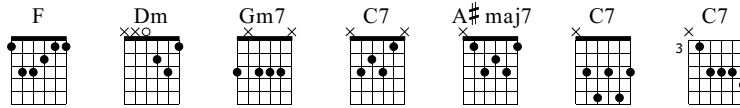

Anna tools

DjangoSwing

Words & Music by DjangoSwing

Standard tuning

♩ = 190

N-Gt

Chord diagrams: F, Dm, Gm7, C7, A#maj7, C7.

Measure numbers: 1, 4, 9, 13.

Chord progressions: F, Dm, Gm7, C7, A#maj7, C7, F, Dm, Gm7, C7, F, Dm, Gm7, C7, F, Dm, Gm7, C7, A#maj7, C7, F, Dm, Gm7, C7, A#maj7, C7, F, Dm, Gm7, C7, A#maj7, C7.

The image shows a musical score for guitar. The top staff is a treble clef staff with a treble clef symbol. It contains a measure starting with a bar line and the number 18. The note is a quarter note on the first line (F4). This is followed by a double bar line, then a measure with a treble clef and a chord diagram for F major (F-A-C). Above the staff, there is a wavy line indicating a tremolo effect. The bottom staff is a guitar tablature staff with six lines labeled T, A, B, G, D, E from top to bottom. The fret numbers are 1, 1, 3, 1, 2, 3. Above the tablature, there is a wavy line indicating a tremolo effect. The number 13 is written above the first fret on the D string.