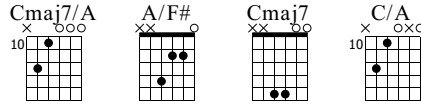

# Light My Fire

Words & Music by The Doors

Standard tuning

♩ = 121

synth arr. for gtr

E-Gt

7 8 5 7 10 8 7 5 3 5 6 5 8 13 10 8 6 8

9 8 9 8 9 6 8 6 4 3 1 4 1 5 2 2 2 2 2 2 2