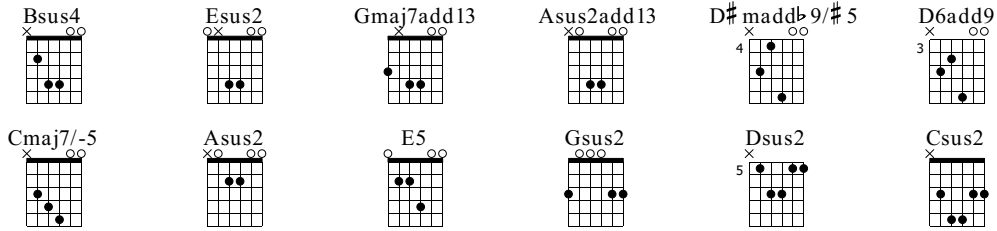

To Live Forever

Dream Theater

Bonus track on Lie (Non Album Track)

Standard tuning

♩ = 105

S-Gt

1

Bsus4 Esus2 Gmaj7add13

f
let ring

T
A
B

2 4 4 0 0 0 4 4 4 0 4 4 0 0 0 3

4

Asus2add13 Bsus4 D#madd9/#5

let ring let ring

T
A
B

0 4 4 0 2 4 4 0 0 0 6 4 8 0