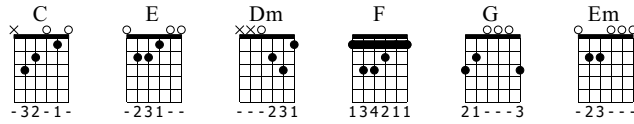

Alcohol

F5

Words & Music by F5

Standard tuning

♩ = 170

N-Gt

Measures 1-3: C chord. Treble clef, 4/4 time. The notation shows a rhythmic pattern of eighth notes. The guitar tab below shows the stringing pattern for the C chord.

Measures 4-6: C, E, E chords. Treble clef, 4/4 time. The notation shows a rhythmic pattern of eighth notes. The guitar tab below shows the stringing patterns for the C and E chords.

Measures 7-9: E, E, Dm chords. Treble clef, 4/4 time. The notation shows a rhythmic pattern of eighth notes. The guitar tab below shows the stringing patterns for the E and Dm chords.

Measures 10-12: Dm, Dm, Dm chords. Treble clef, 4/4 time. The notation shows a rhythmic pattern of eighth notes. The guitar tab below shows the stringing pattern for the Dm chord.

13

F G C G

TAB

17

let ring