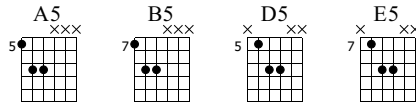

## flowers (the)

Standard tuning

♩ = 125

E-Gt

T  
A  
B

T  
A  
B

T  
A  
B

T  
A  
B