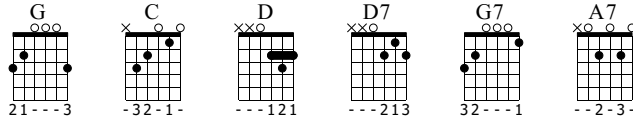

Maggie - Foster & Allen

Foster & Allen

Words & Music by Traditional - Arranged by Foster Allen

Standard tuning

♩ = 120

S-Gt

1

G C

f

Musical notation for measures 1-5. Measure 1 starts with a first fret barre (1) and a 7th fret barre (7). Chords G and C are indicated above the staff. The guitar tab below shows fingerings: 3, 3-0, 2, 0-2-0, 0, 2-0-0.

6

G D D7 G

Musical notation for measures 6-11. Chords G, D, D7, and G are indicated above the staff. The guitar tab below shows fingerings: 0-0, 0-3-0, 2, (2)-3, 3-0-2, 0-2-0-2.

12

C G D7 G G7

Musical notation for measures 12-17. Chords C, G, D7, G, and G7 are indicated above the staff. The guitar tab below shows fingerings: 0, 2-0-0-2, 0-0-0-3-2-0, 0, (0)-0.

18

C G D A7

Musical notation for measures 18-23. Chords C, G, D, and A7 are indicated above the staff. The guitar tab below shows fingerings: 0-0-3, 1-3-0, 3, 0-3-0, 2-3, 3-2-2-0.

24

D D7 G G7 C

T	3	(3)	3	3	0	2	0	0	0	2	0	0	2
A													
B													