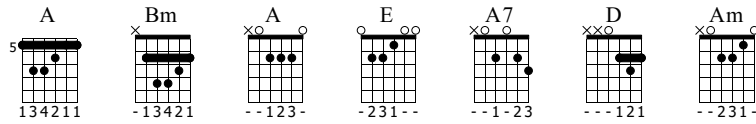

Zorba

Alex Fox
Alex Fox
Guitar on fire

Words & Music by Rami Hanna

Standard tuning

♩ = 130

Section 1

N-Gt

Chord: A

Tab: 4 5 4 5

Dynamic: *f*

Section 2

Tab: 7 5 4 5 4 5 2

Chord: Bm

Chord: A

Tab: 3 5 3 2 3 1 2

Chord: E

Chord: A

Tab: 2 3 2 4 2 4 0 2 0 2 1 2

19

T
A
B

4 5 5 5 5 5 5 5 | 5 5 5 5 5 5 5 5 | 4 5 5 5 5 5 5 5

23

T
A
B

5 5 5 5 5 5 7 5 4 | 4 5 5 5 5 5 5 5 | 5 5 5 5 5 5 5 5