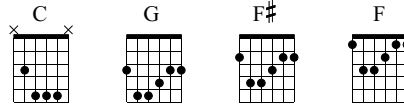

SHUTTER SPEEDSÇUÇÂÆãÇÚ

Glay

Words & Music by Wai Leung Tsang <luna_seahk@yahoo.com.hk>

Standard tuning

♩ = 170

E-Gt

1

C G