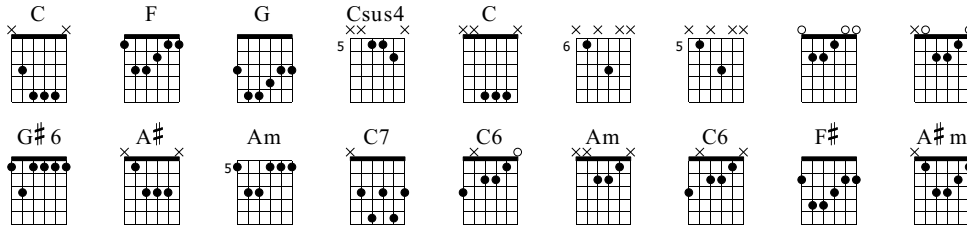

Jet the Phantom

GLAY

Words & Music by "ü"} <luna_seahk@yahoo.com.hk>

Standard tuning

♩ = 114

[Intro]

E-Gt

[A]

9

T
A
B

[B]

12

T
A
B

16

T
A
B

[C]

Musical notation for guitar, measures 11-16. The treble clef staff shows notes with sharps. The TAB staff below indicates fret numbers: 11, 13, 13, 13, 16, 16, 16, 9, 9, 9, 11, 11, 11.

Musical notation for guitar, measures 17-22. The treble clef staff shows notes and chords labeled F#, F, and A#m. The TAB staff includes fret numbers and fingering: 13, 13, 13, X, 16, X, X, 16, 2, 2, 1, 1, 1, 1, 2, 2, 2, (2), (2), (2), (2), (4), (2).

♩ = 110

Musical notation for guitar, measures 117-126. The treble clef staff shows a whole note chord. The TAB staff indicates fingering: (2), (2), (3), (4), (2).

Musical notation for guitar, measures 127-130. The treble clef staff shows a whole note chord. The TAB staff is empty.