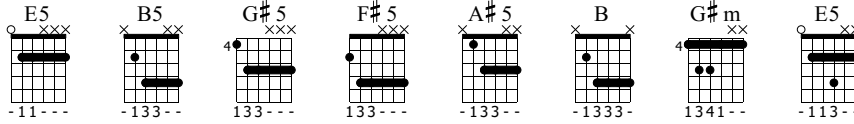

Castaway

Green Day

Warning

Words & Music by Green Day

Standard tuning

♩ = 126

Special thanks to my friend Ryan, aka

mr.6, for providing the vocal melody.

+ helping w/dr

E-Gt

Measures 1-2 of the guitar part. Includes treble clef, 4/4 time signature, and guitar tablature. A dynamic marking *f* is present. The tablature shows a sequence of chords and notes: E5, B5, G#5, F#5, A#5, B, G#m, E5.

Measures 3-4 of the guitar part. Includes treble clef and guitar tablature. Chords E5 and B5 are indicated above the staff.

Measures 5-6 of the guitar part. Includes treble clef and guitar tablature. Chords B5, G#5, E5, E5, and B5 are indicated above the staff.

guitar is played with a mildly dirty tone thru-out

Measures 7-8 of the guitar part. Includes treble clef and guitar tablature. Chords E5 and B5 are indicated above the staff.