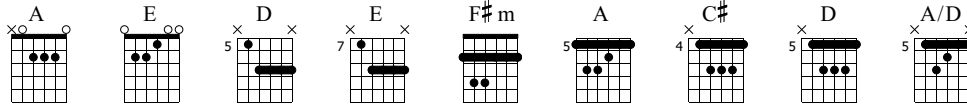

Poprocks & Coke

Greenday
International Superhits

Words & Music by Greenday

Standard tuning

♩ = 152

E-Gt

A

Tablature for the first system (measures 1-4):

T	0	0	0	0	0	0	0	0	0	0	0	0	0
A	2	X	2	2	X	2	2	2	2	2	X	2	2
B	0	X	0	0	X	2	2	2	2	2	0	X	2

E

A

Tablature for the second system (measures 5-8):

T	0	0	0	0	0	0	0	0	0	0	0	0	0
A	2	X	2	2	X	2	2	2	2	2	X	2	2
B	0	X	0	0	X	2	2	2	2	2	0	X	2