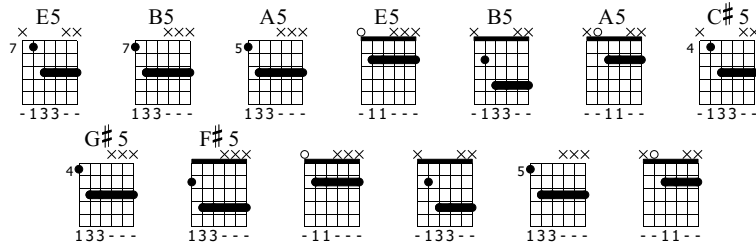

Worry Rock

Green Day
Nimrod

Words & Music by Green Day

Standard tuning

♩ = 144

1

E5 B5 A5

E-Gt

5
E5 E5 A5

29

TAB

G#5 E5

32

play solo w/clean tone

TAB

E (overall tonality) B (overall tonality) A (overall tonality) E (overall tonality)

Guitar solo

35

TAB

A (overall tonality) E (overall tonality) A (overall tonality) B (overall tonality)

39

TAB

this part is EXTREMELY off...

43

78 B5 End E5

TAB

6-6-6-6-6-6-6-6	2-2-2-2-2-2-2-2	2-2-2-2-2-2-2-2	2
6-6-6-6-6-6-6-6	2-2-2-2-2-2-2-2	2-2-2-2-2-2-2-2	2
4-4-4-4-4-4-4-4	0-0-0-0-0-0-0-0	0-0-0-0-0-0-0-0	0

(2)
(2)
(0)

83

T
A
B

(2)	(2)	(2)
(2)	(2)	(2)
(0)	(0)	(0)