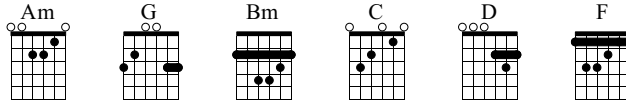

Wild Horses

Cover

Guns N' Roses

Live in Tokyo '92 (Use your Illusion tour)

Standard tuning

♩ = 120

E-Gt

TAB

52

TAB

59

C G

The image shows a musical score for guitar. The top staff is a treble clef staff with a key signature of one flat (B-flat). It contains two measures of music. The first measure is labeled 'C' and contains a chord of C major (C4, E4, G4). The second measure is labeled 'G' and contains a chord of G major (B2, D3, F3, G3). The tablature below the staff shows the fretting for these chords. The first measure (C) has fret numbers 0, 1, 2, 3, 0, 0. The second measure (G) has fret numbers 3, 0, 0, 2, 3, 3. The tablature also includes triplets of notes in the 3rd, 4th, and 5th frets of the 3rd, 4th, and 5th strings.