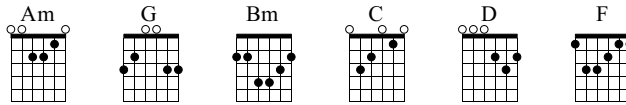

Wild Horses

Guns N' Roses
Live in Tokio '92

Standard tuning

♩ = 120

Play with LOTS of feeling...

S-Gt

Am G

Am G Bm

Wild, wild, wild horses..... Couldn't drag me away.....

50

TAB

57

C G

The image shows a musical score for guitar. The top staff is a treble clef staff with a key signature of one flat (B-flat). It contains two measures of music. The first measure is labeled 'C' and contains a C major chord (C4, E4, G4). The second measure is labeled 'G' and contains a G major chord (B3, D4, F4). The notes are beamed together. Below the staff is a guitar tablature with six lines. The fret numbers are: 0, 1, 2, 3, 0, 2 for the first measure, and 3, 3, 0, 0, 2, 3 for the second measure. The second and third measures of the second measure are marked with a circled '3', indicating triplets.