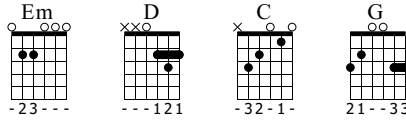

hahaim kashim banana

hahaim kashim banana

hakofim
hakofim baim

Standard tuning

♩ = 135

N-Gt

Em D C G

f

0	0	0	0	0	0	0	0	0	0	2	2	2	0
0	0	0	0	0	0	0	0	0	0	3	3	3	1
2	2	2	2	2	2	2	2	2	2	0	0	0	0
0	0	0	0	0	0	0	0	0	0	0	3	3	3

Em D C G Em

0	0	0	0	0	0	0	0	0	0	2	2	2	0
0	0	0	0	0	0	0	0	0	0	3	3	3	1
2	2	2	2	2	2	2	2	2	2	0	0	0	0
0	0	0	0	0	0	0	0	0	0	0	3	3	3

D C G Em D C G

2	2	2	2	0	0	0	0	0	0	0	0	0	0
3	3	3	3	1	3	3	3	0	0	0	0	0	0
0	0	0	0	3	3	3	3	2	2	2	2	2	2
0	0	0	0	3	3	3	3	0	0	0	0	0	0

Em D C G Em

0	0	0	0	0	0	0	0	0	0	2	2	2	0
0	0	0	0	0	0	0	0	0	0	3	3	3	1
2	2	2	2	2	2	2	2	2	2	0	0	0	0
0	0	0	0	0	0	0	0	0	0	0	3	3	3