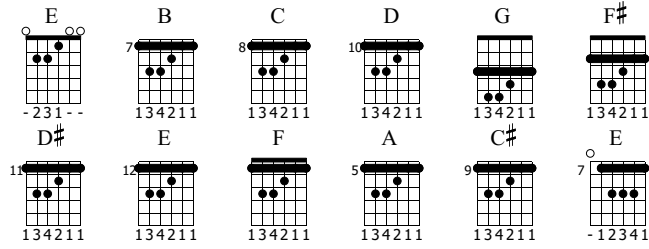

# ken

ken  
hakofim  
hakofim baim

Standard tuning

♩ = 120

E-Gt

Measures 1-4: *f* 0 7 0 7 0 7 | 0 10 0 9 0 9 | 0 5 0 5 0 5 | 0 10 0 9 0 9

Measures 5-8: 0 7 0 7 0 7 | 0 10 0 9 0 9 | 0 5 0 5 0 5 | 0 10 0 9

Measures 9-12: 7 7 7 7 7 7 | 7 5 7 5 4 5 | 2 0 2 0 2 0 | 1 0 1 0 1 0

E

Measures 13-16: 0 0 0 0 0 0 | 5 5 4 4 | 0 0 0 0 0 0 | 0 0 0 0 0 0

1 1 1 1 1 1 | 2 2 2 2 2 2 | 2 2 2 2 2 2 | 2 2 2 2 2 2

0 0 0 0 0 0 | 0 0 0 0 0 0 | 0 0 0 0 0 0 | 0 0 0 0 0 0

**B** **C**

TAB

7	7	7	7	7	7	7	7	7	7	8	8	8	8	8	8	8	8	8	8
7	7	7	7	7	7	7	7	7	7	8	8	8	8	8	8	8	8	8	8
9	9	9	9	9	9	9	9	9	9	10	10	10	10	10	10	10	10	10	10
7	7	7	7	7	7	7	7	7	7	8	8	8	8	8	8	8	8	8	8

**D** **G** **F#** **E**

TAB

10	10	10	10	10	10	3	3	2	2	0	0	0	0	0	0	0	0	0	0
10	10	10	10	10	10	3	3	2	2	0	0	0	0	0	0	0	0	0	0
11	11	11	11	11	11	4	4	3	3	1	1	1	1	1	1	1	1	1	1
12	12	12	12	12	12	5	5	4	4	2	2	2	2	2	2	2	2	2	2
10	10	10	10	10	10	3	3	2	2	0	0	0	0	0	0	0	0	0	0

B F# E B

TAB

7	7	2	2	0	0	7	7
7	7	2	2	0	0	7	7
8	8	3	3	1	1	7	7
9	9	4	4	2	2	8	8
9	9	4	4	2	2	9	9
7	7	2	2	0	0	7	7

71

B C

TAB

7	8	8	8	10	10
7	8	8	8	10	10
9	9	9	9	11	11
9	10	10	10		
7	8	8	8		

75