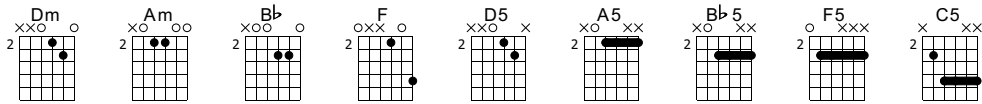

# Glory To The Brave (intro)

Words by Hammer Fall

Standard tuning

♩ = 120

Steel Guitar

*mf*

Chords: Dm, Am, Bb

Musical notation and TAB for measures 1-3. The TAB shows fingerings for strings 1-6.

1	1	0	1	0	0	0	1	1	0	1
3	3	3	3	1	1	1	3	3	3	3
2	2	2	2	2	2	2	3	3	3	3
0	0	0	0	2	2	2	0	0	0	0
				0	0	0	1	1	1	1

Chords: F, Dm, Am, Bb

Musical notation and TAB for measures 4-7. The TAB shows fingerings for strings 1-6.

1	0	1	1	0	1	0	0	0	1	1	0	1
1	1	3	3	3	3	1	1	1	3	3	3	3
2	0	2	2	2	2	2	2	2	3	3	3	3
3	2	0	0	0	0	2	2	2	0	0	0	0
1	3					0	0	0	1	1	1	1

Chords: F, D5, A5, Bb5, F5

Musical notation and TAB for measures 8-11. The TAB shows fingerings for strings 1-6.