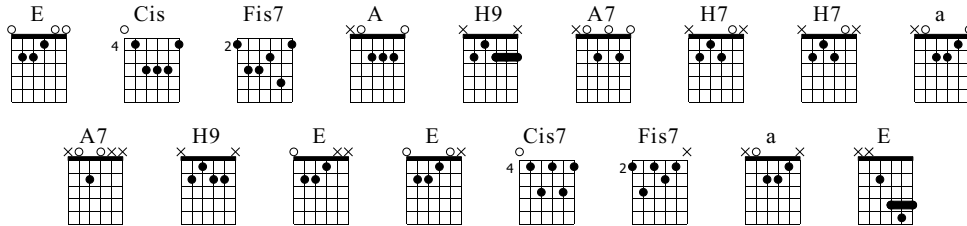

Taking Care Of No Business

Jimi Hendrix

The Jimi Hendrix Experience

Words & Music by Jimi Hendrix

Standard tuning

♩ = 120

(♩ = $\overset{\text{3}}{\text{♩}}$)
CAPO - 2 FRET

N-Gt

58 A H7 H7

61 H7 H7 E

61 H7 H7 E

This system contains measures 61, 62, and 63. Measure 61 is marked with H7 and contains a melodic line in the treble clef and a guitar tab with fret numbers 2, 4, 0, 2, 1, 2, 0, 2, 1, 2, 0, 2, 1, 2, 0, 2, 1. Measure 62 is also marked with H7 and contains a melodic line and a guitar tab with fret numbers 2, 0, 2, 0, 0, 1. Measure 63 is marked with E and contains a melodic line and a guitar tab with fret numbers 0, 0, 1, 2, 0, 0, 1, 2, 0, 0, 1, 2, 0, 0, 1, 2.

69 Fis7 A7 E

69 Fis7 A7 E

This system contains measures 69, 70, and 71. Measure 69 is marked with Fis7 and contains a melodic line and a guitar tab with fret numbers 2, (2), 5, 3, 4, (2), 5, 3, 4, (2), 5, 3, 4, (2), 5, 3, 4, (2), 5, 3, 4. Measure 70 is marked with A7 and contains a melodic line and a guitar tab with fret numbers 0, 2, 0, 2, 0, 2, 0, 2, 0, 2, 0, 2, 0, 2, 0, 2. Measure 71 is marked with E and contains a melodic line and a guitar tab with fret numbers 0, 0, 1, 2, 0, 0, 1, 2, 0, 0, 1, 2, 0, 0, 1, 2.

72 Cis7 Fis7 A7

72 Cis7 Fis7 A7

This system contains measures 72, 73, and 74. Measure 72 is marked with Cis7 and contains a melodic line and a guitar tab with fret numbers 4, 6, 4, 6, 4, 6, 4, 6, 4, 6, 4, 6, 4, 6, 4, 6. Measure 73 is marked with Fis7 and contains a melodic line and a guitar tab with fret numbers 2, (2), 5, 3, 4, (2), 5, 3, 4, (2), 5, 3, 4, (2), 5, 3, 4. Measure 74 is marked with A7 and contains a melodic line and a guitar tab with fret numbers 0, 2, 0, 2, 0, 2, 0, 2, 0, 2, 0, 2, 0, 2, 0, 2.