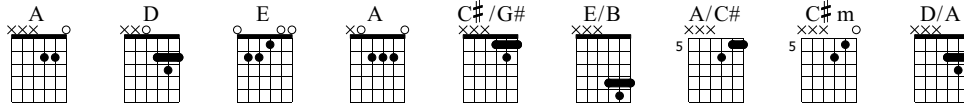

Words of Love

Buddy Holly

Words & Music by Buddy Holly

Standard tuning

♩ = 129

E-Gt

A D E A

1

f

TAB

0 0 0 0 0 2 3 2 0 2 0 1 0 0 0 0

D E A D

4

TAB

2 3 2 0 2 0 1 0 0 0 0 2 3 2 0 2 0 5 5 2 5

D E A C#/G# D E/B