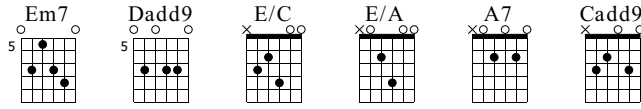

Drive

Incubus
Make Yourself

Words & Music by Some dudes

Standard tuning

♩ = 90

intro
Em7 Dadd9

S-Gt

fff let ring *f* *fff* *mp* *fff* let ring *mp*

verse
E/C E/A

let ring *let ring* *fff* *mp* *fff* *f* *4x* *fff* *let ring* *mp* *fff* *let ring*

bridge
E/C A7

let ring *f* *fff* *mp* *fff* *f* *4x* *fff* *f* *fff*

7 Cadd9 A7

f *fff* *f* *fff* *f*

let ring let ring