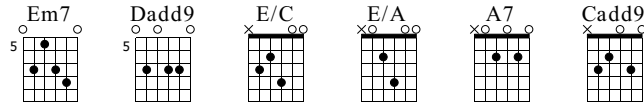

Drive

Incubus
Make Yourself

Standard tuning

♩ = 90

intro
Em7 Dadd9

S-Gt

fff let ring *f* *fff* *mp* *fff* let ring *mp*

TAB

0 7 0 8 7 5 7 7 5 7 7 7 7 X X 7 X X 0 X X

E/C E/A

verse
4x

let ring let ring *fff* *mp* *fff* *f* 4x *fff* let ring *mp* *fff* let ring

TAB

X X X X X 4 0 0 4 0 4 X X X 0 0 4 2 0 7 7 7 7 X X 7 X 0

E/C A7

bridge
4x