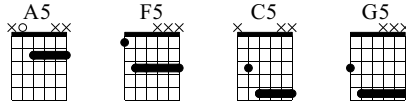

Dream Of Mirrors

Iron Maiden
Brave new world

Words & Music by Janick Gers / Steve Harris

Standard tuning

♩ = 100

E-Gt

1

f

TAB

7	7	4-5-4	5	5	7	7	4-5-4	5	7	7	7	4-5-4	5	5
5	5				5	5				5	5			

4

TAB

3	2	3	2	3	2	5	4	7	7	4-5-4	5	5	7	7	7	4-5-4	5	7	5	5	

7

TAB

7	7	4-5-4	5	5	3	2	3	2	3	2	5	4	5	5	6	5	7	5	7	7	7
5	5																				