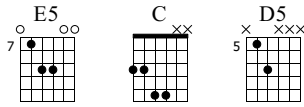

# Gangland

Iron maiden

The number of the beast

Standard tuning

♩ = 120

E-Gt

1

intro drums