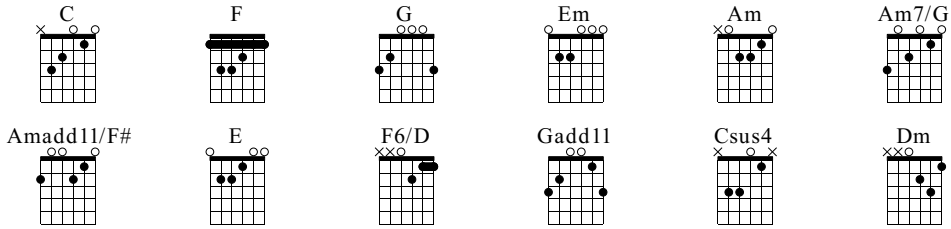

# Your Song

Elton John  
Elton John

Words & Music by Taupin / John

Standard tuning

♩ = 120

C F G

N-Gt

*f*  
Capo. fret 2

0 1 1 1 2 1 2 0 0 0

3 2 3 3 2 3 2 0 0 0

F C Verse F G

1 1 2 1 2 0 1 1 1 2 1 2 0 0 0

3 3 3 2 3 3 3 2 3 3 2 3 3 2 0 0 0

It's a little bit funny this feeling inside  
I sat on the roof and kicked off the

Em Am Am7/G Amadd11/F#

TAB

Chorus G Am Dm F

39

And you can tell everybody this is your song

TAB

G Am Dm F

43

It may be quite simple but now that it's done

69

The image shows a musical score for guitar. The top staff is a treble clef staff with a key signature of one flat (B-flat) and a 4/4 time signature. It contains four measures of music. The first measure has a whole note chord consisting of the notes G2, B1, D2, and F2. The second measure has a whole note chord consisting of the notes G2, B1, D2, and F2. The third measure has a whole note chord consisting of the notes G2, B1, D2, and F2. The fourth measure has a whole note chord consisting of the notes G2, B1, D2, and F2. Below the treble clef staff is a guitar tablature staff with six lines. The fret numbers are: 0, 1, 0, 2 for the first four frets, and 3 for the fifth fret. The fret numbers are written as follows: 0, 1, 0, 2, 3.