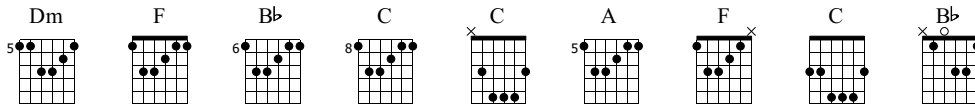

Flake

Jack Johnson
Brushfire Fairytales

Standard tuning

♩ = 100

Verse

N-Gt

Chords: Dm, F

Dynamic: *f*

Chords: Bb, F

Repeat sign: 1-3

Chorus

Chords: C, F

Repeat sign: 4.

Chord: C

A B \flat

TAB

C F

TAB

C Outro F

TAB

C F

TAB

B \flat F

TAB